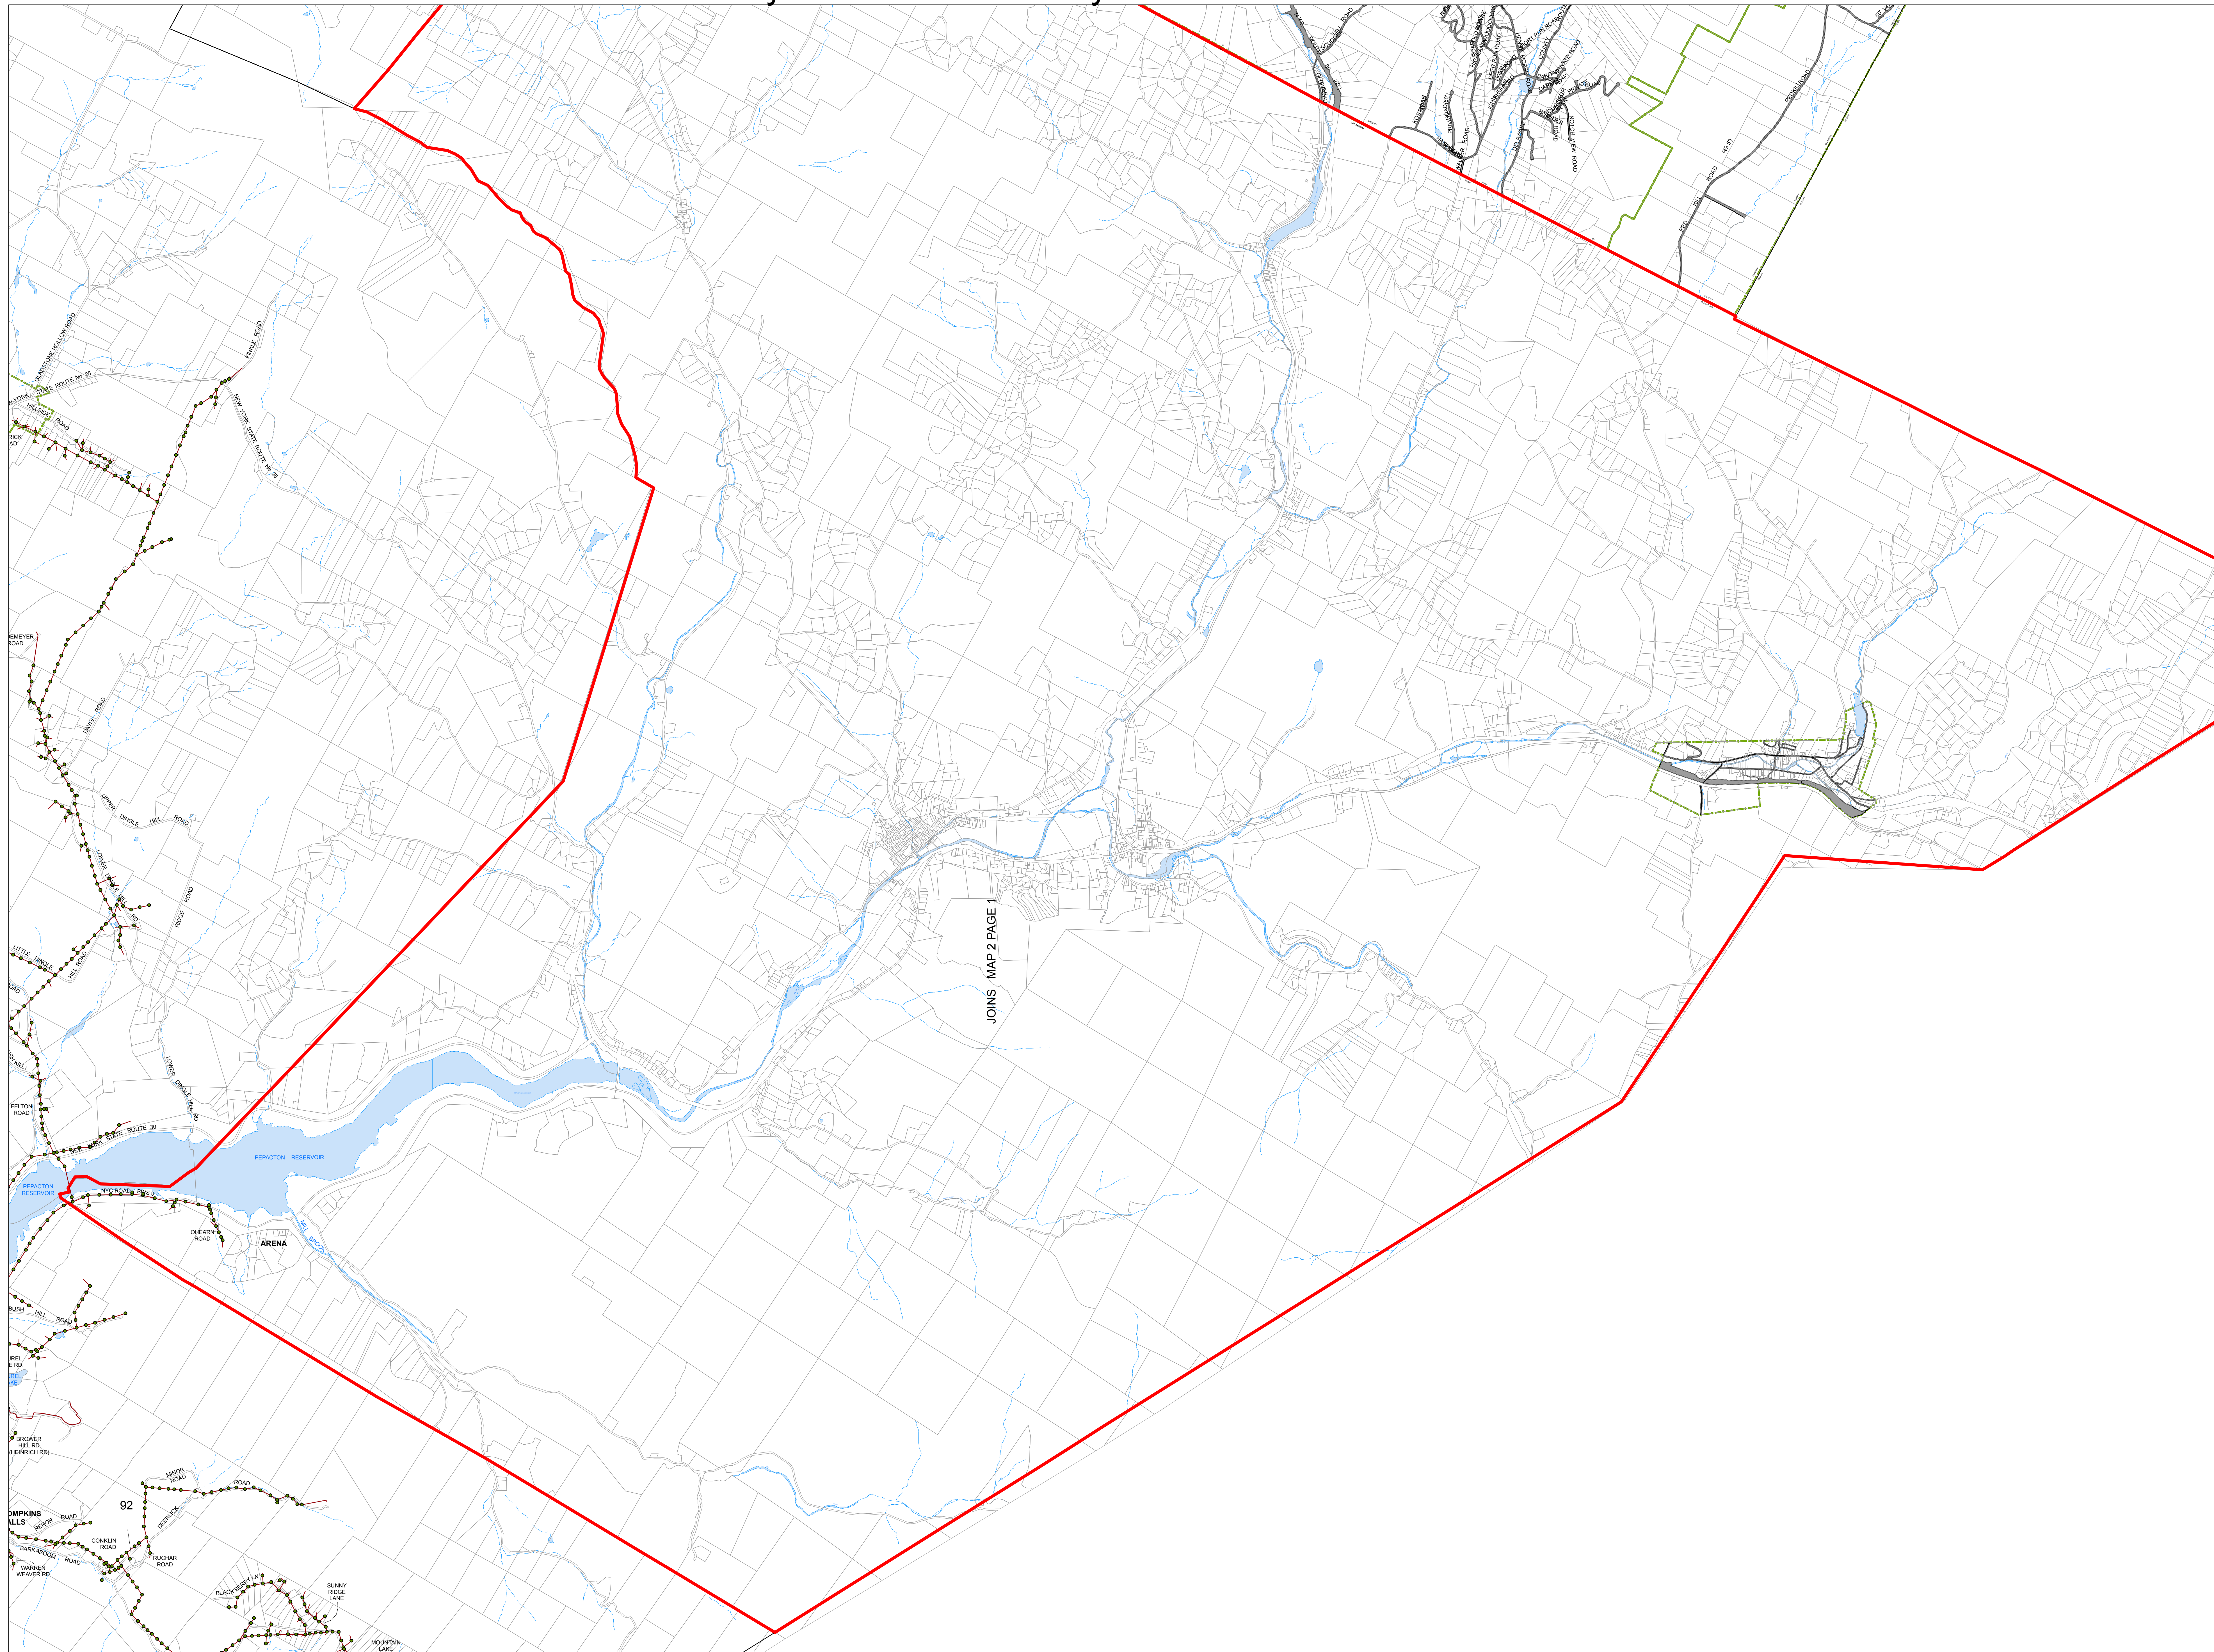

Service Territory of Delaware County Electric in the Town of Middletown

JOINS MAP 2 PAGE 1