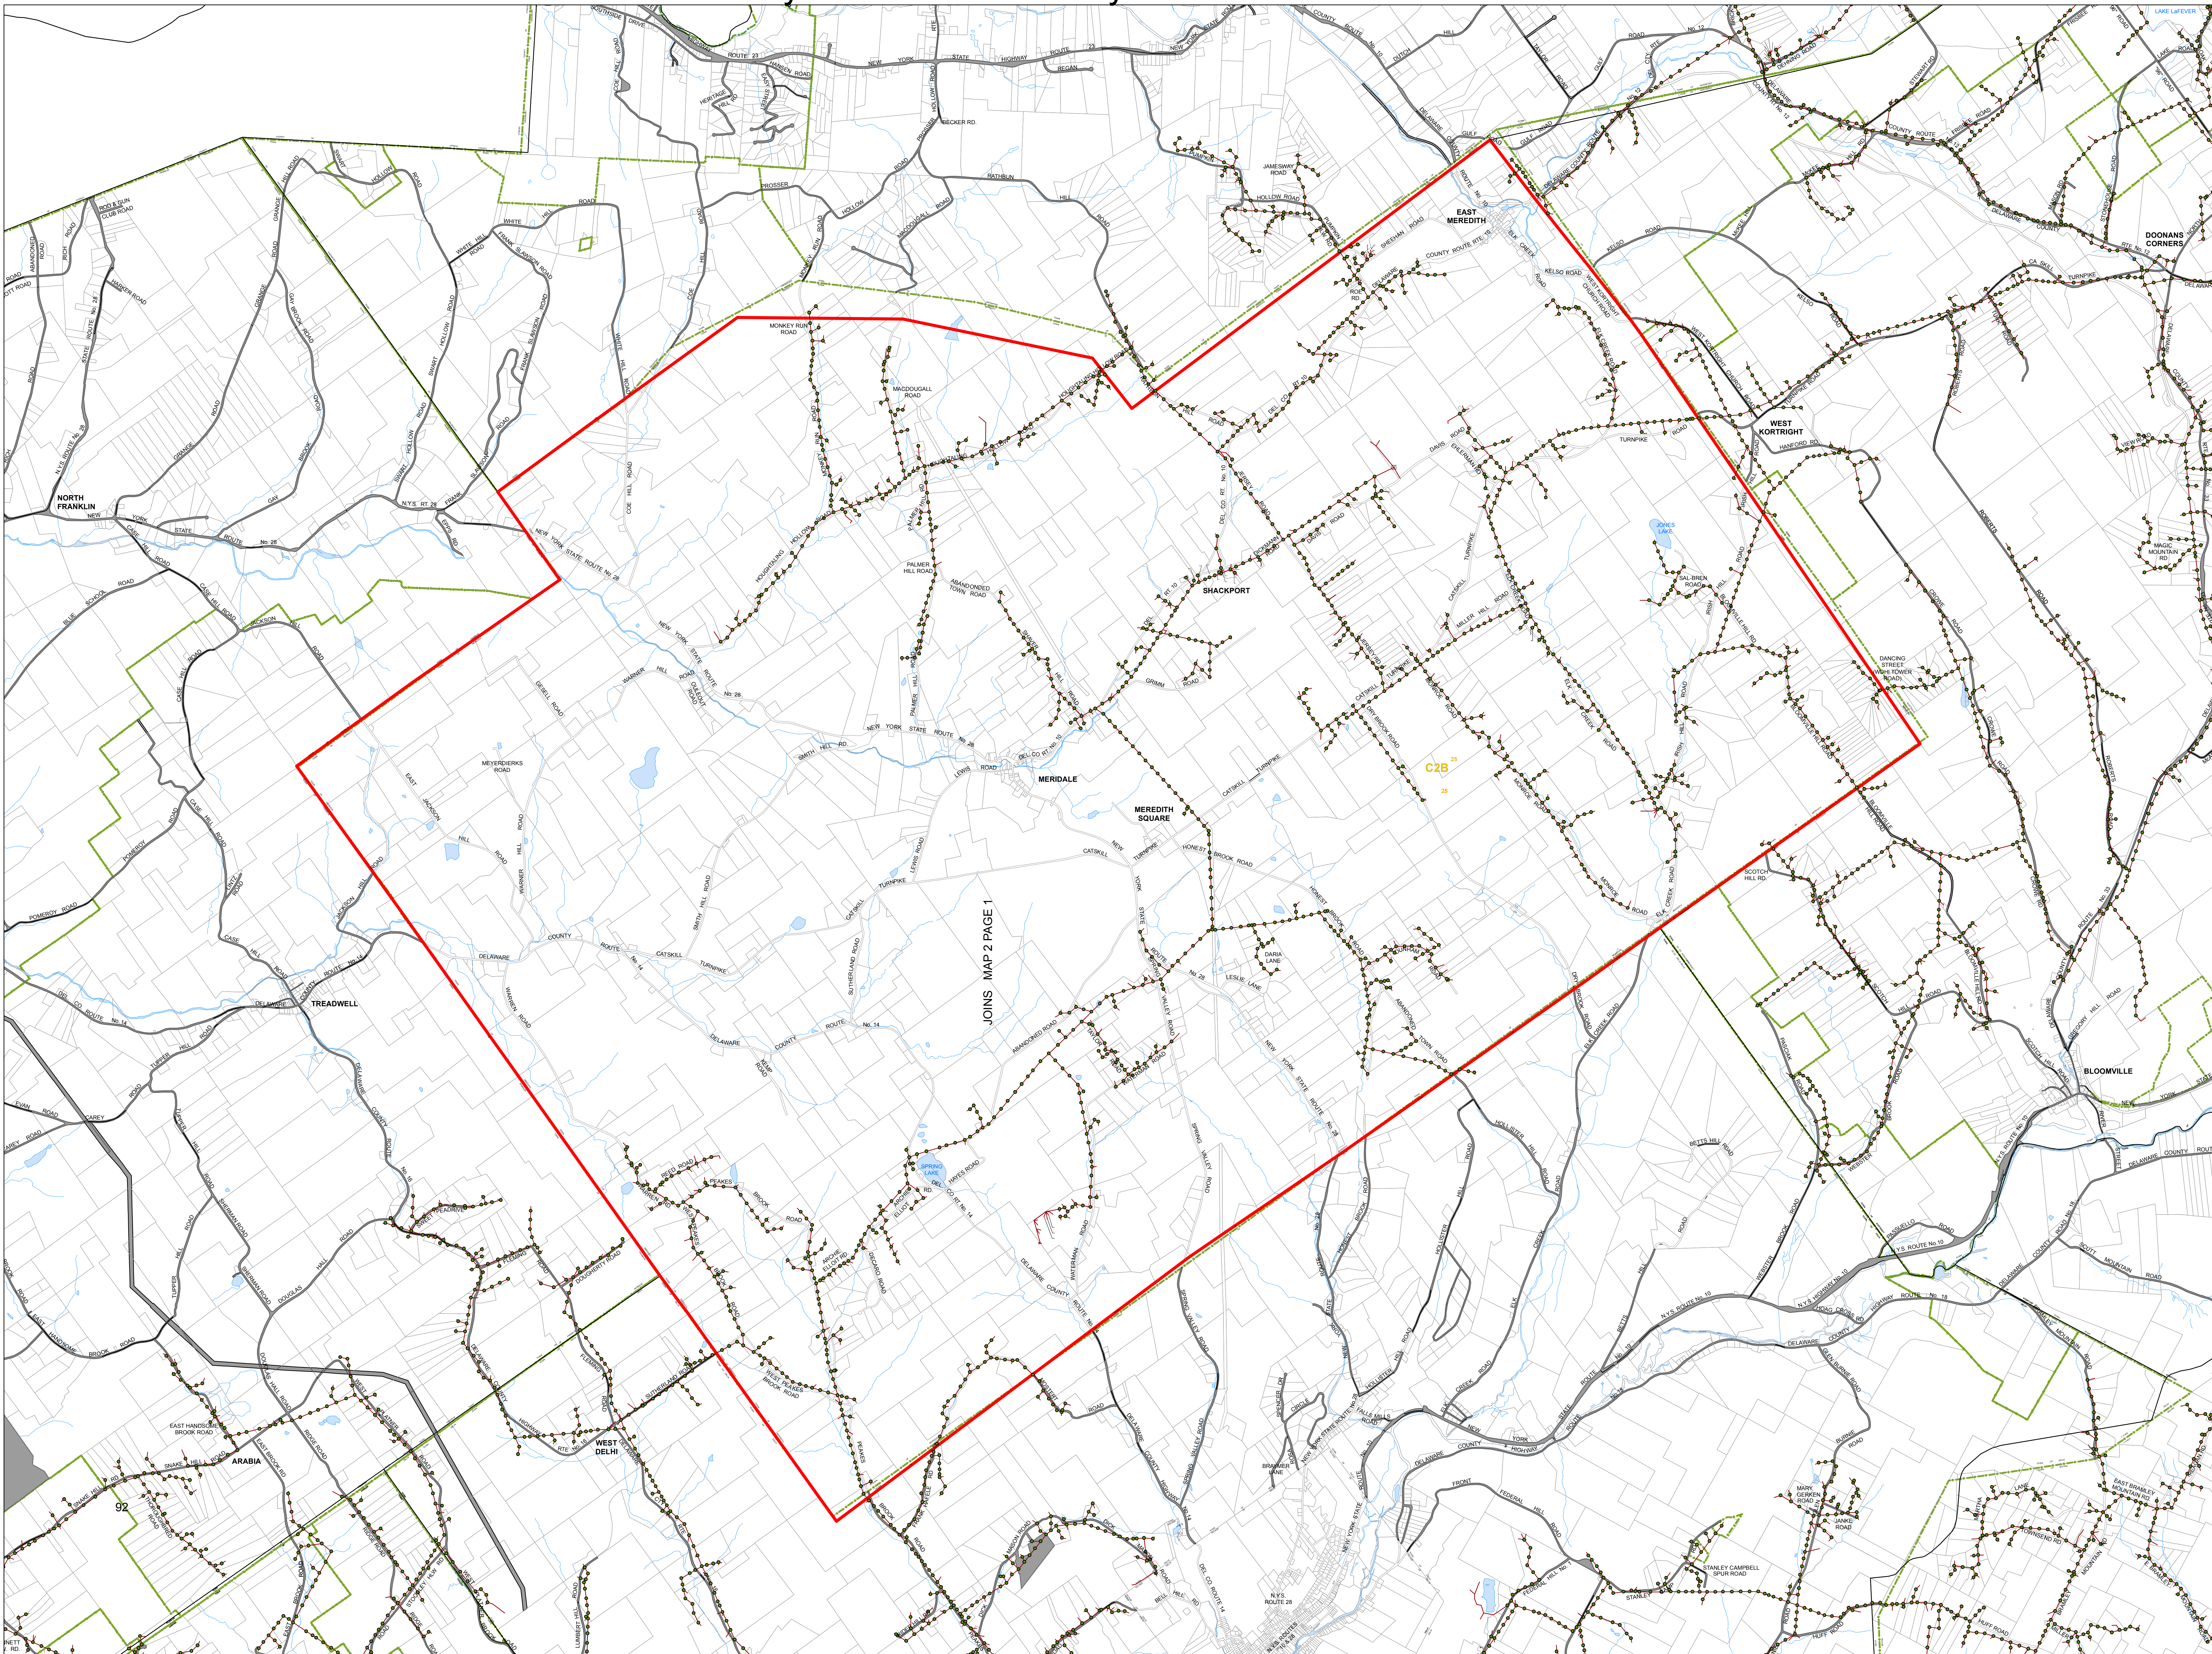

Service Territory of Delaware County Electric in the Town of Meredith

JOINS MAP 2 PAGE 1