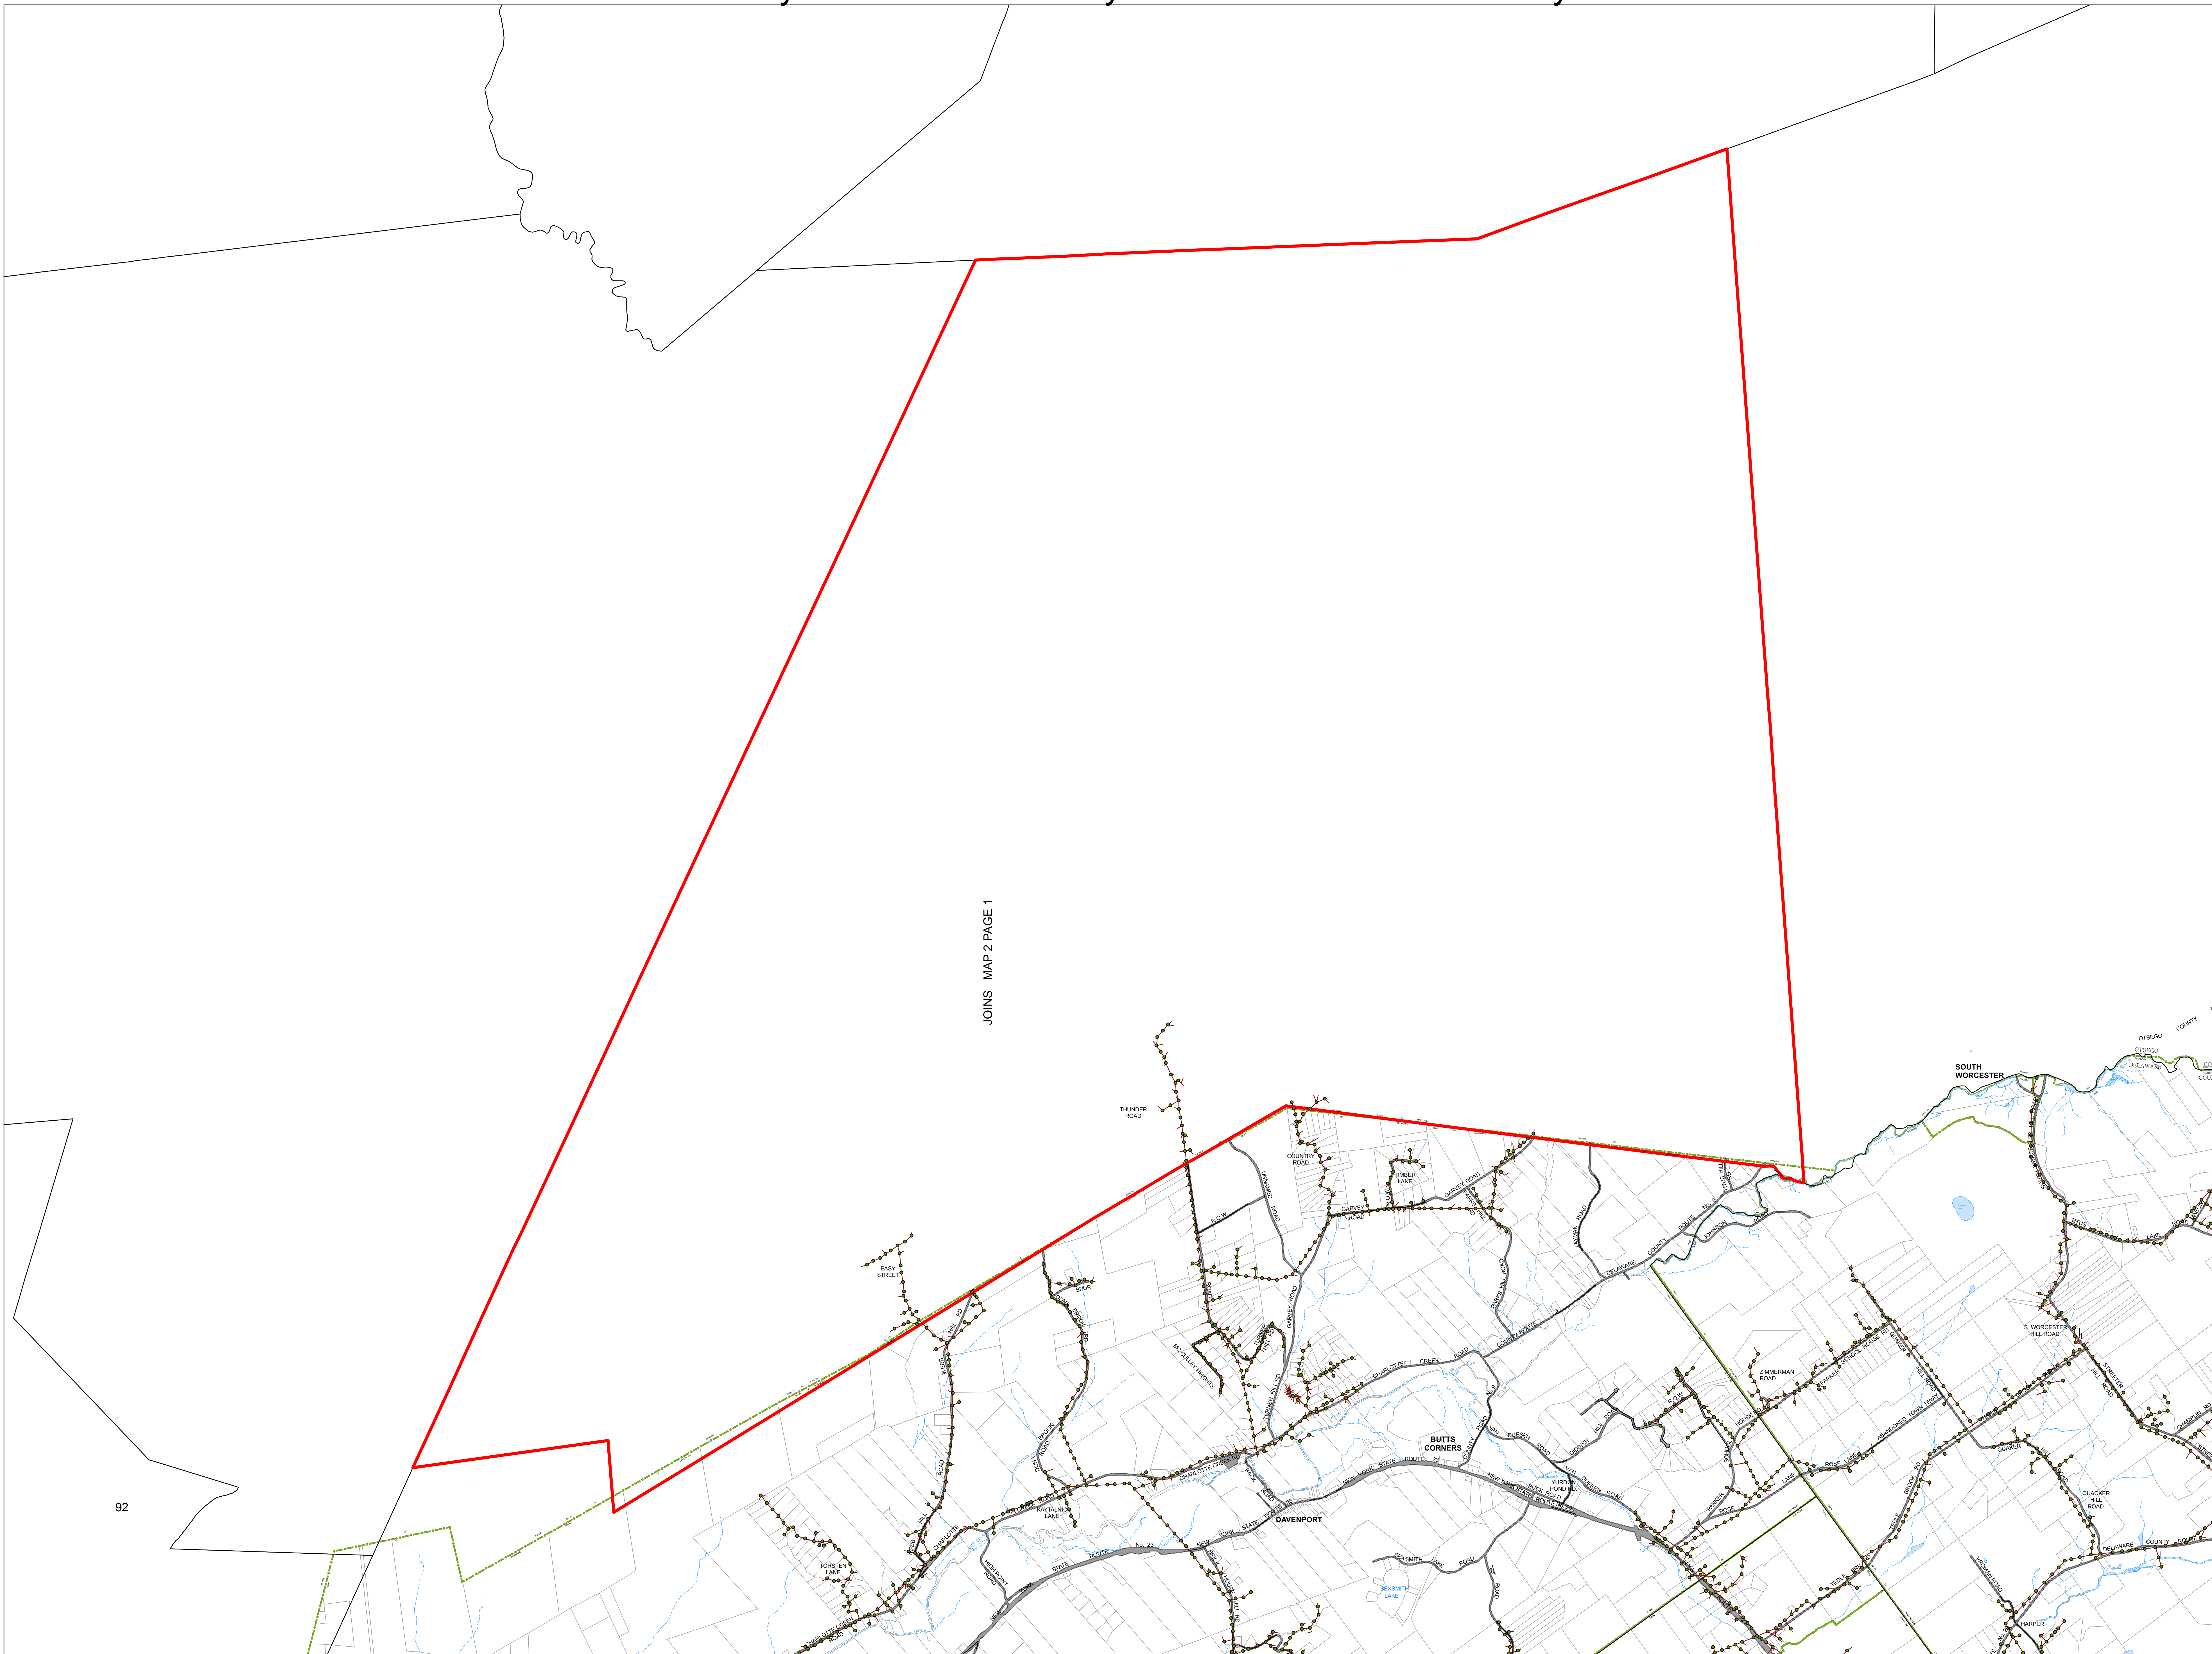

Service Territory of Delaware County Electric in the Town of Maryland

JOINS MAP 2 PAGE 1

92