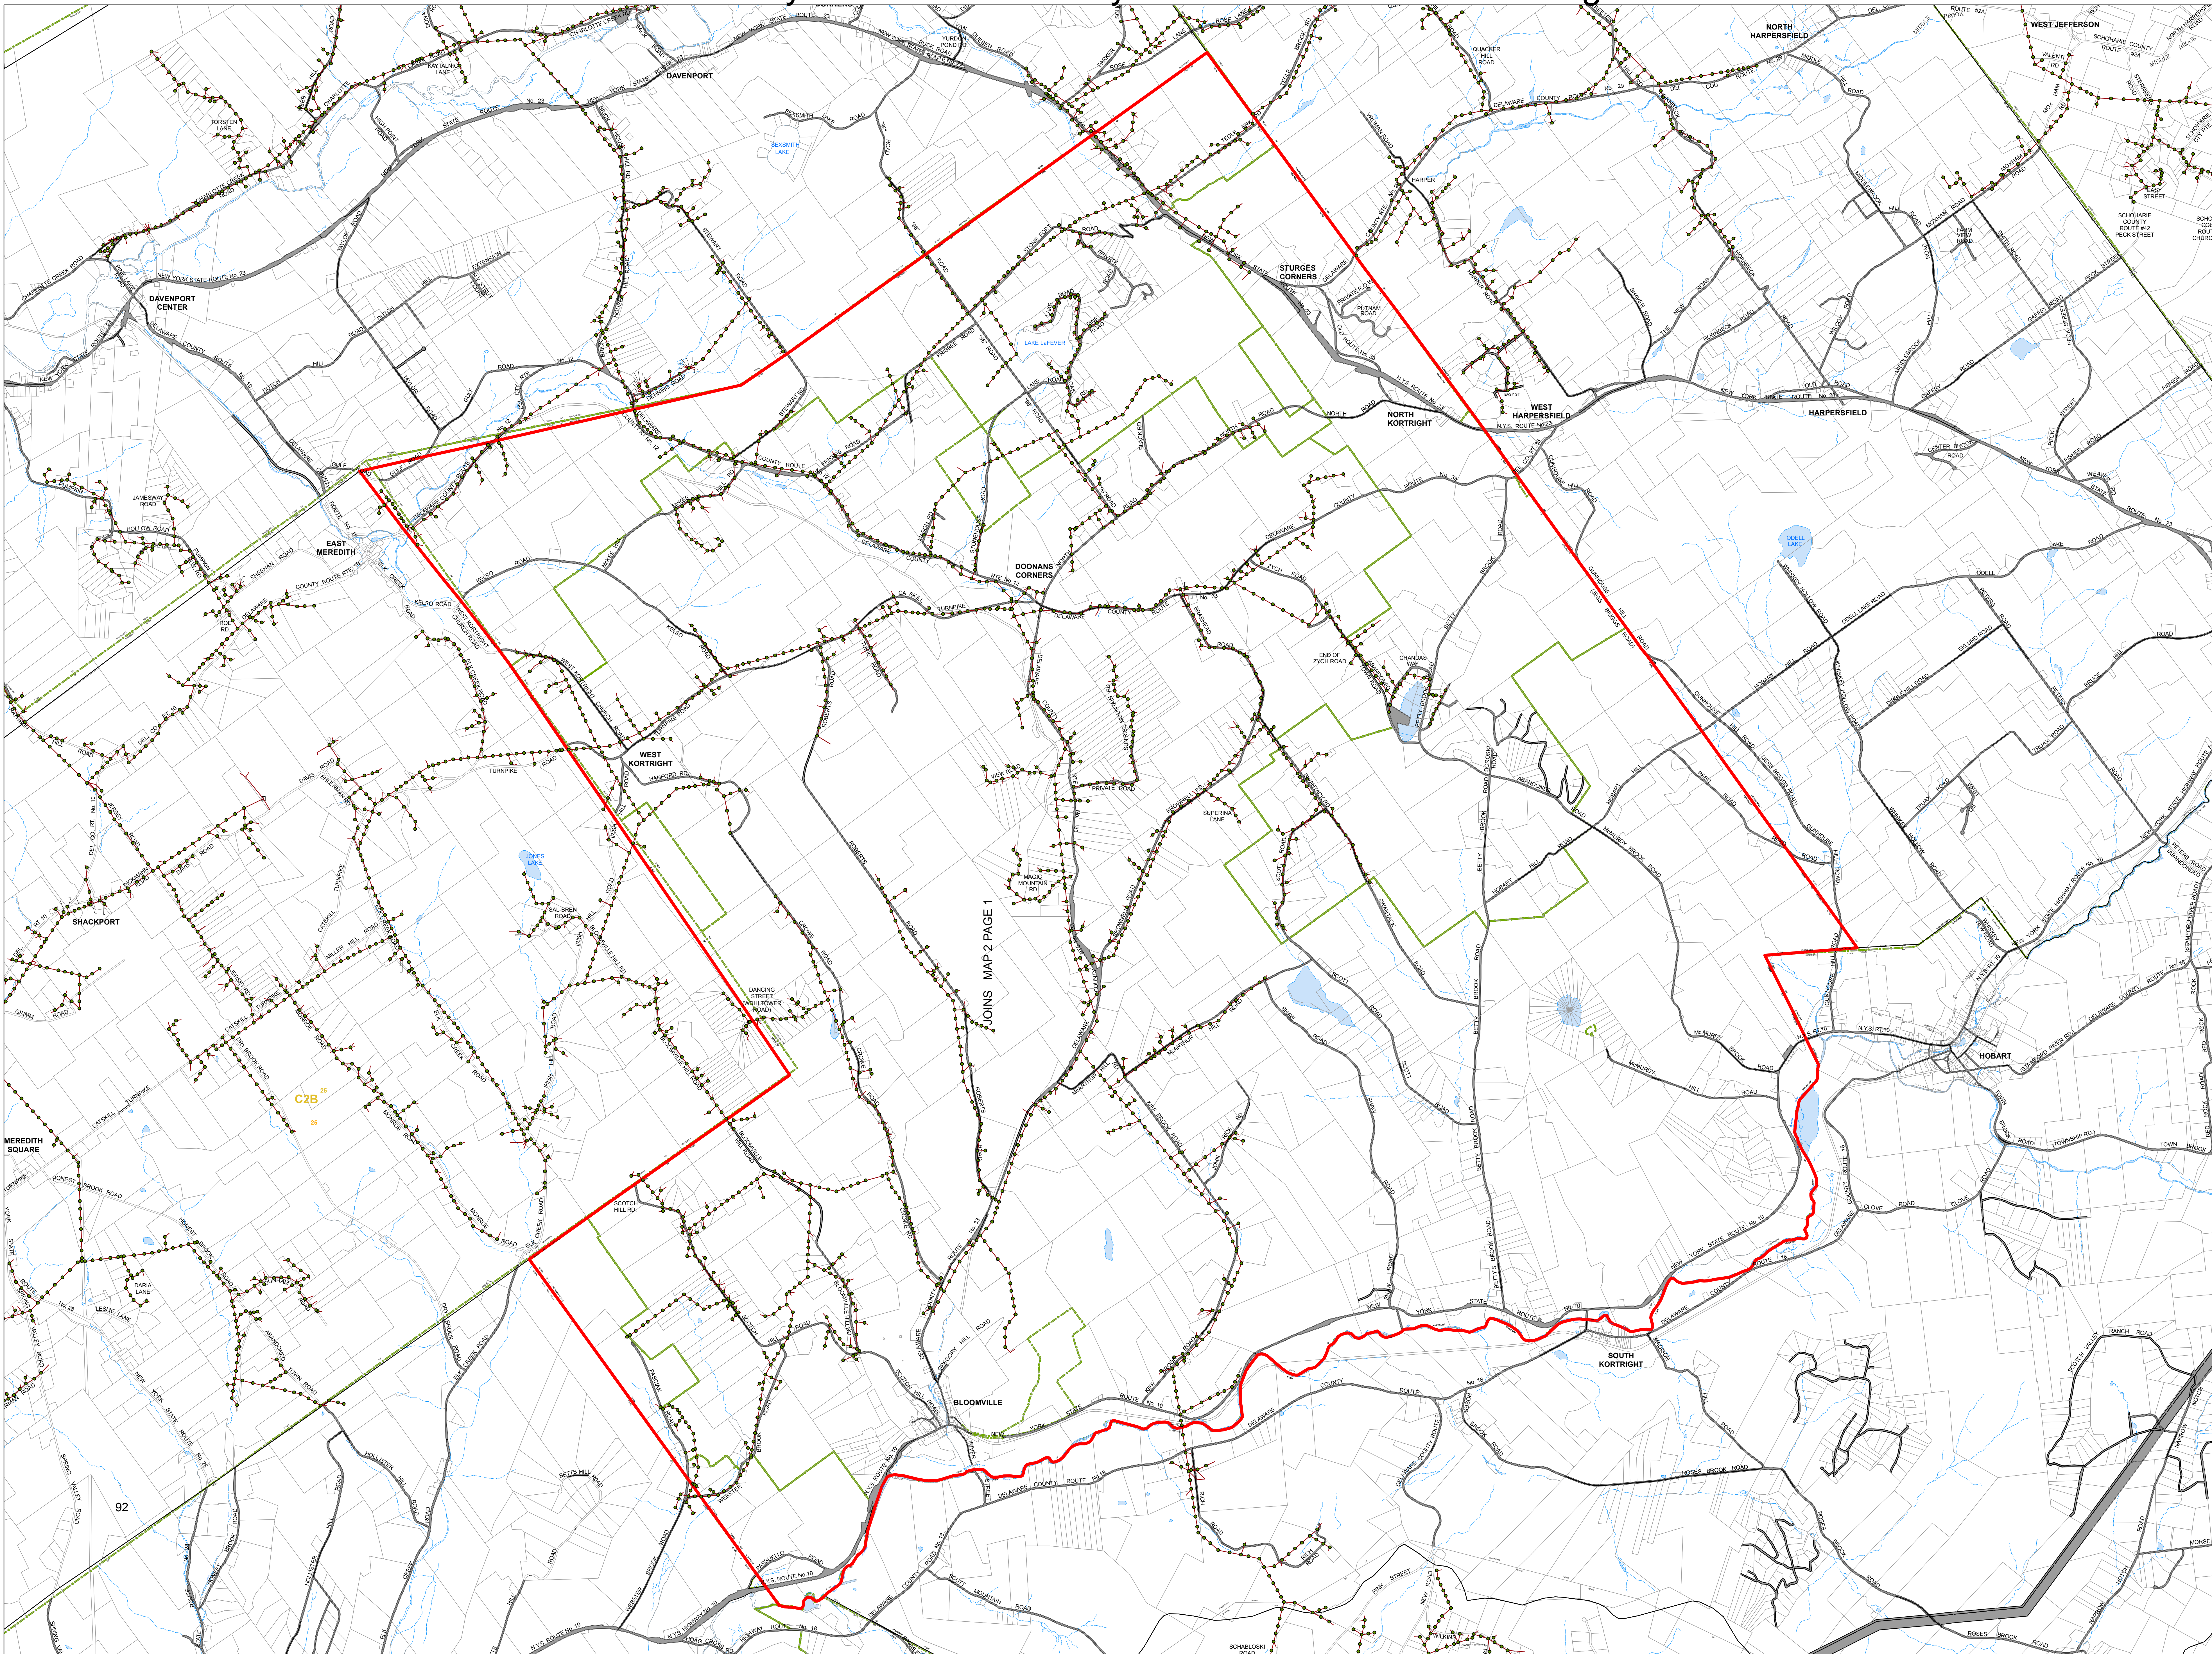

# Service Territory of Delaware County Electric in the Town of Kortright

JOINS MAP 2 PAGE 1

C2B