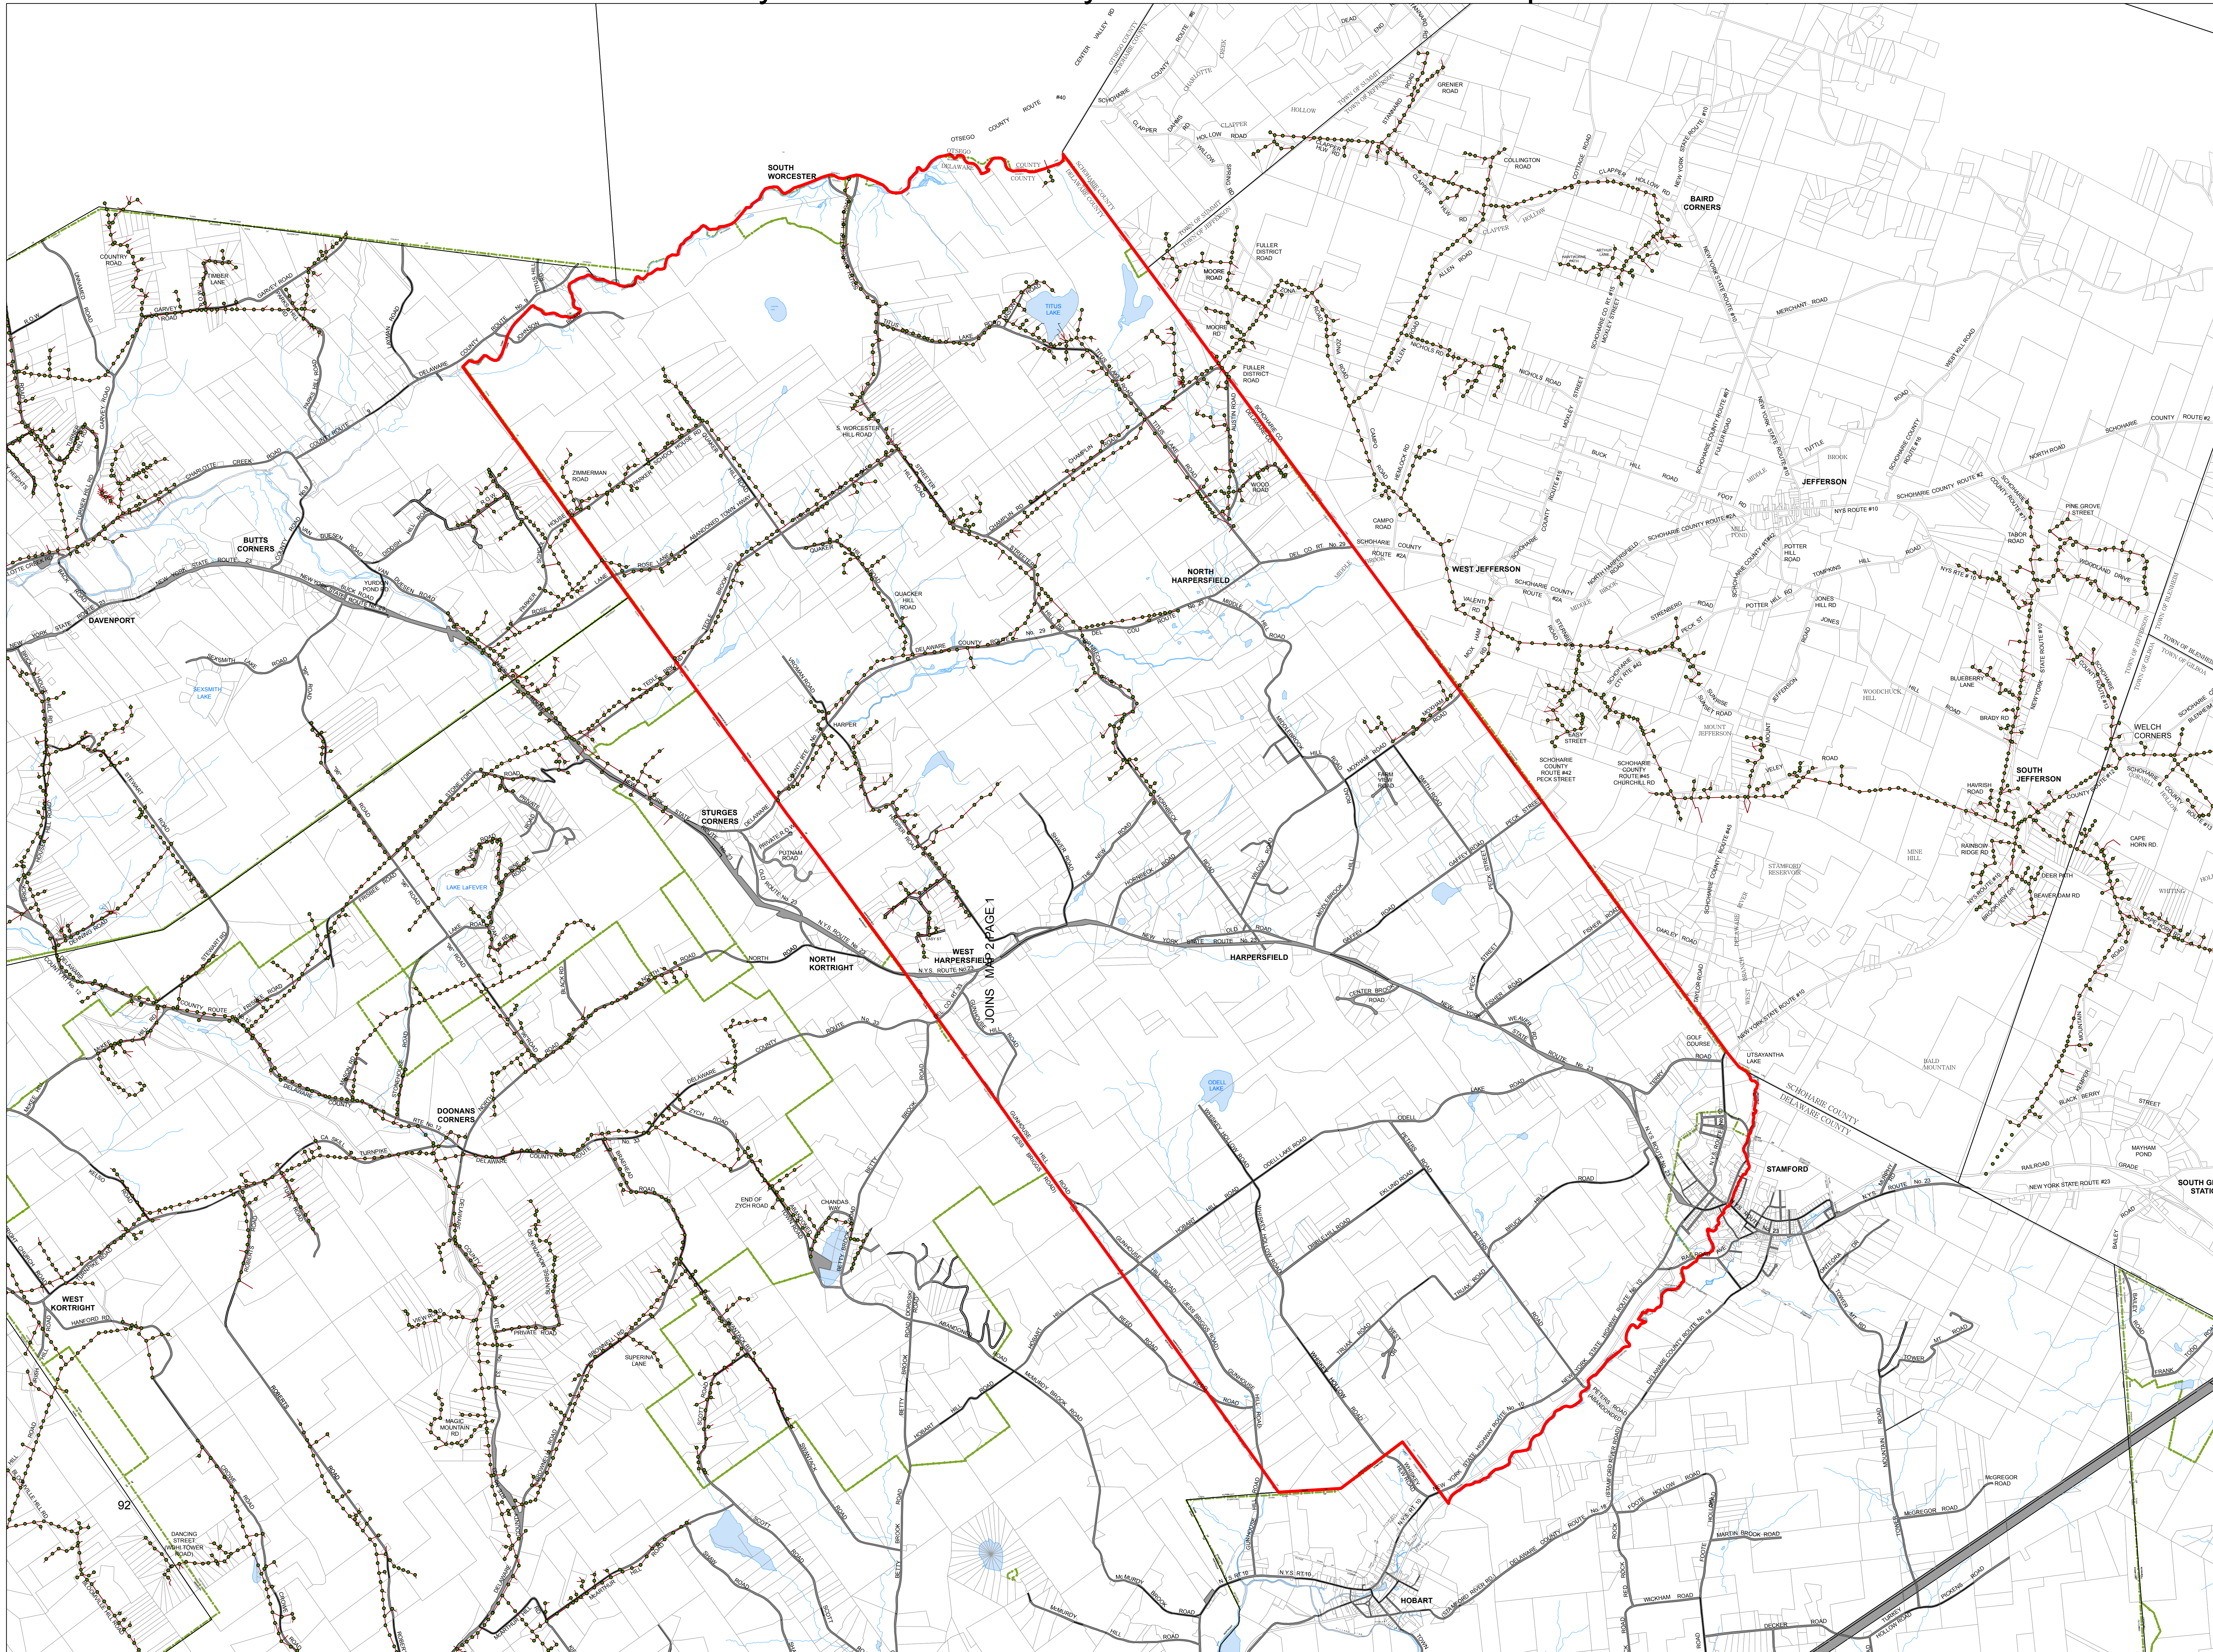

Service Territory of Delaware County Electric in the Town of Harpersfield

1 inch = 2,000 feet

NEW YORK 20 DELAWARE
REVISED AUGUST 2017

0 2,750 5,500 11,000 16,500 22,000