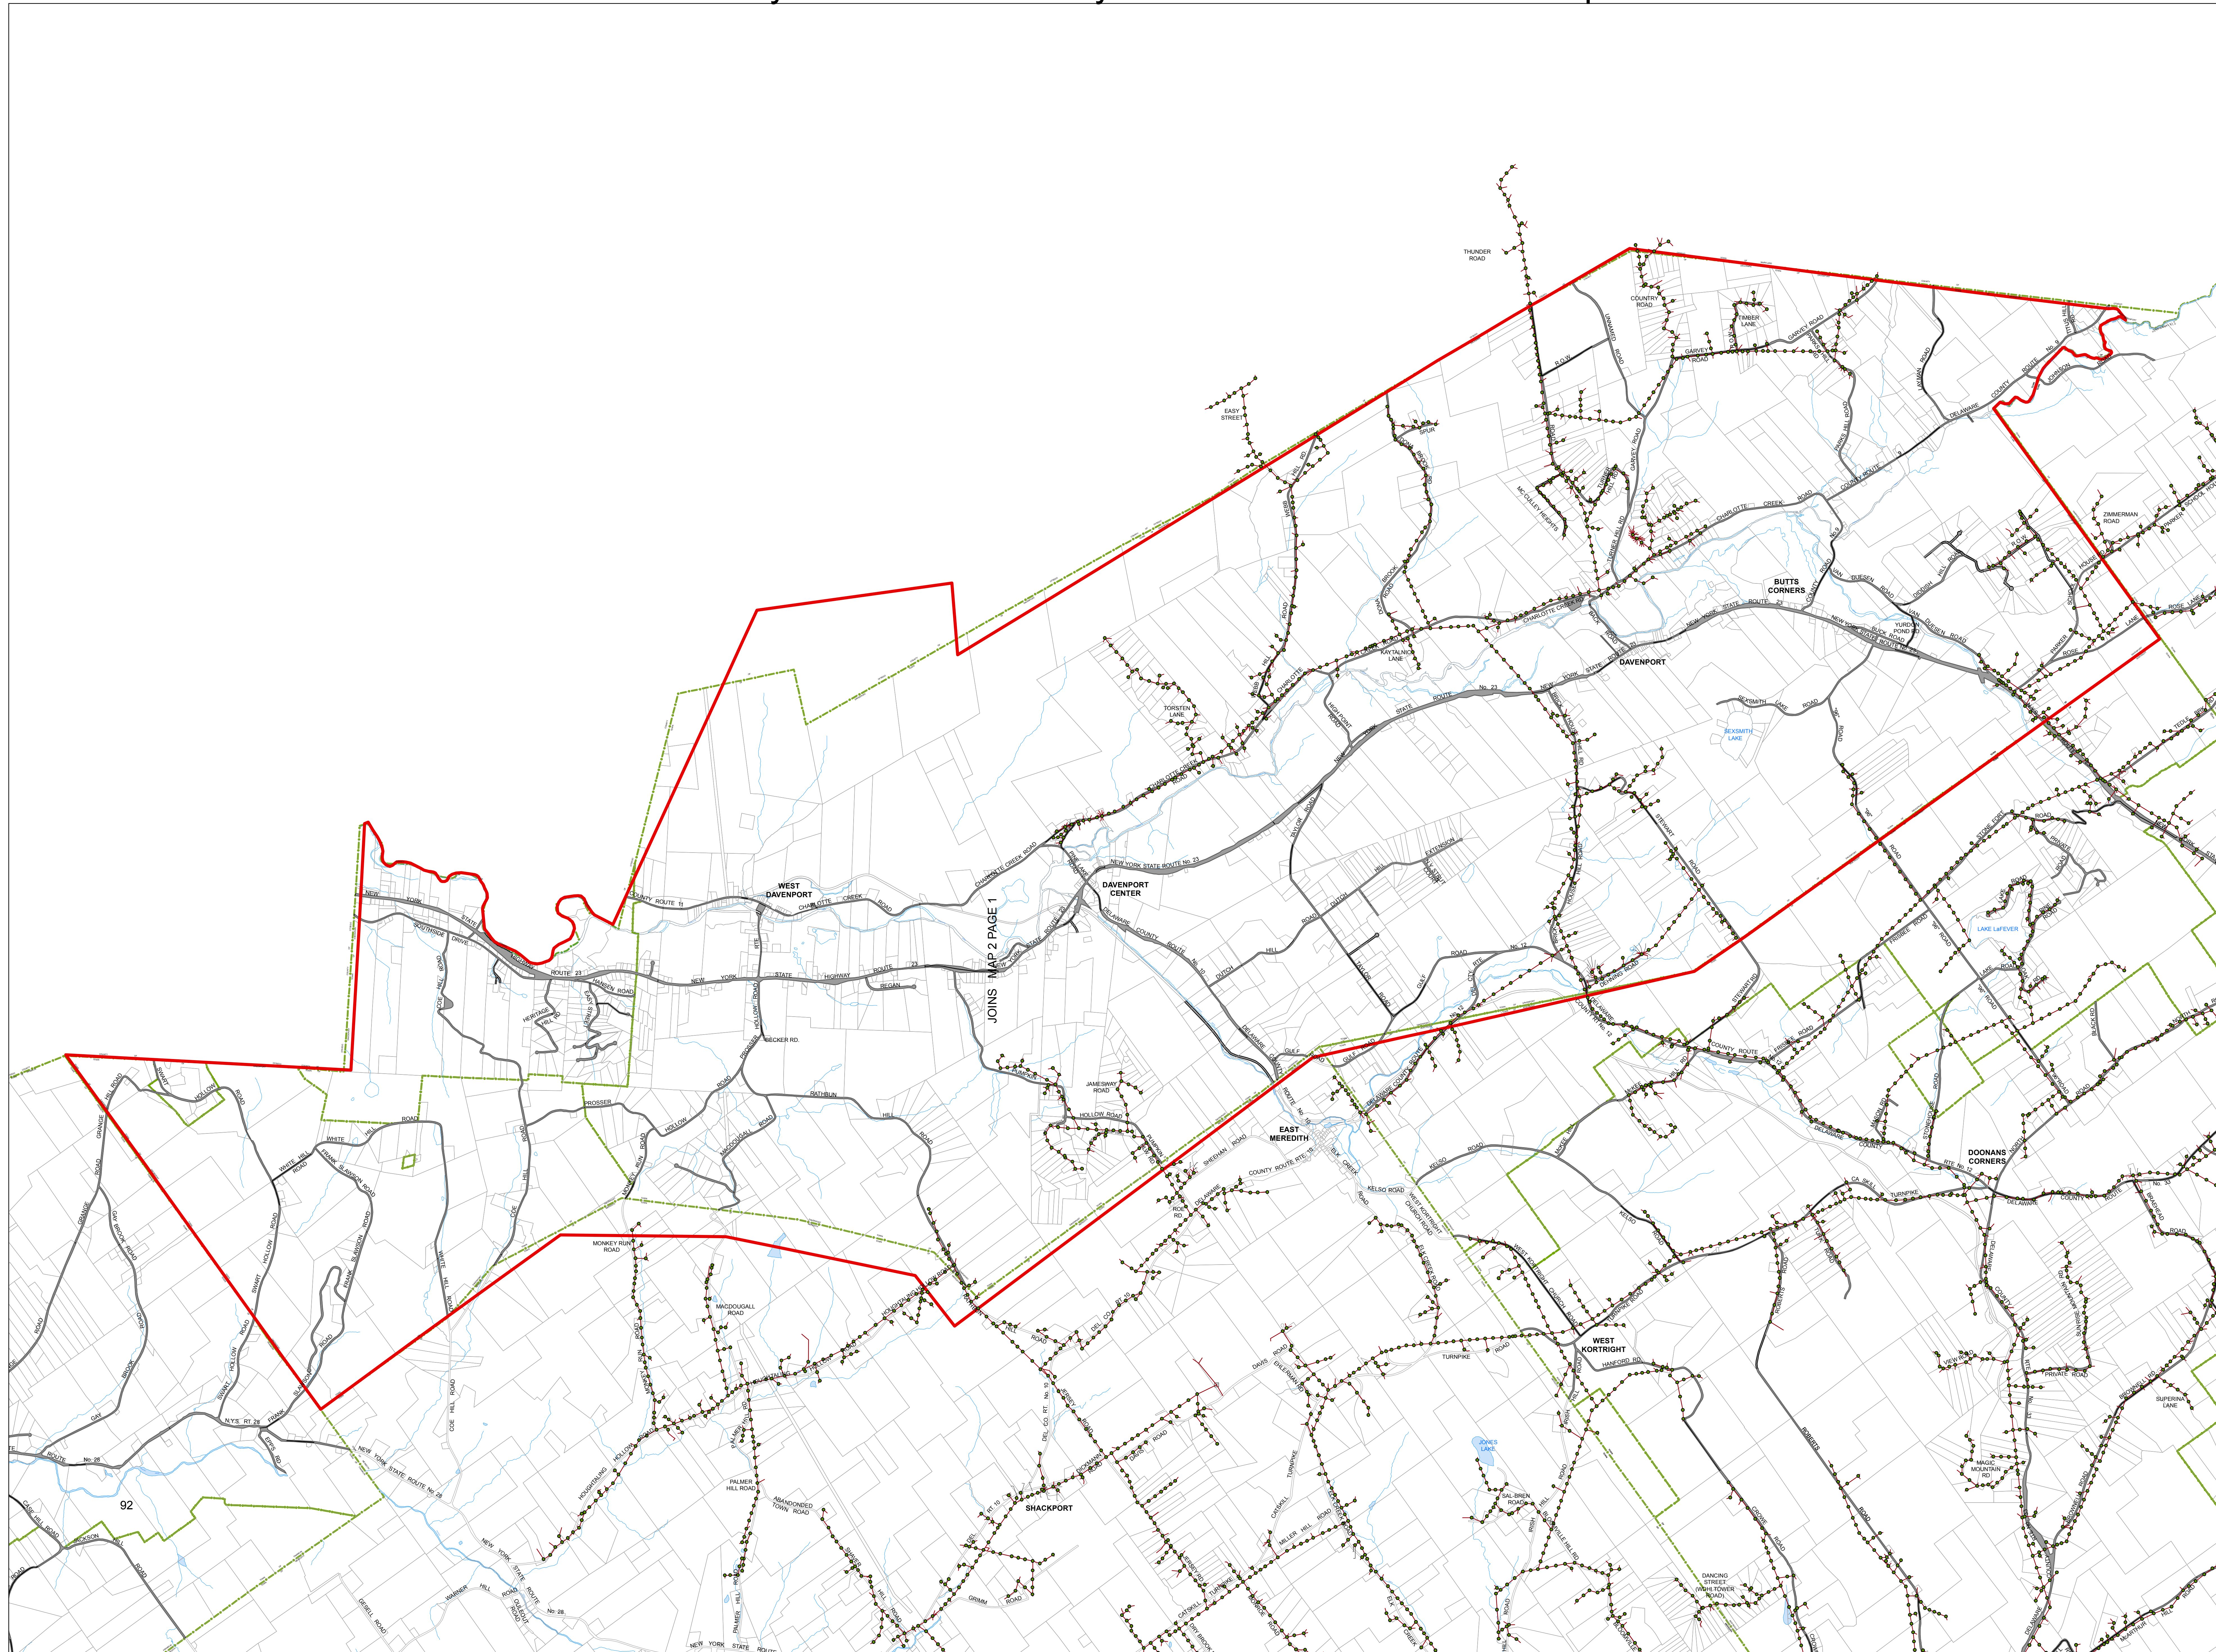

# Service Territory of Delaware County Electric in the Town of Davenport

JOINS MAP 2 PAGE 1