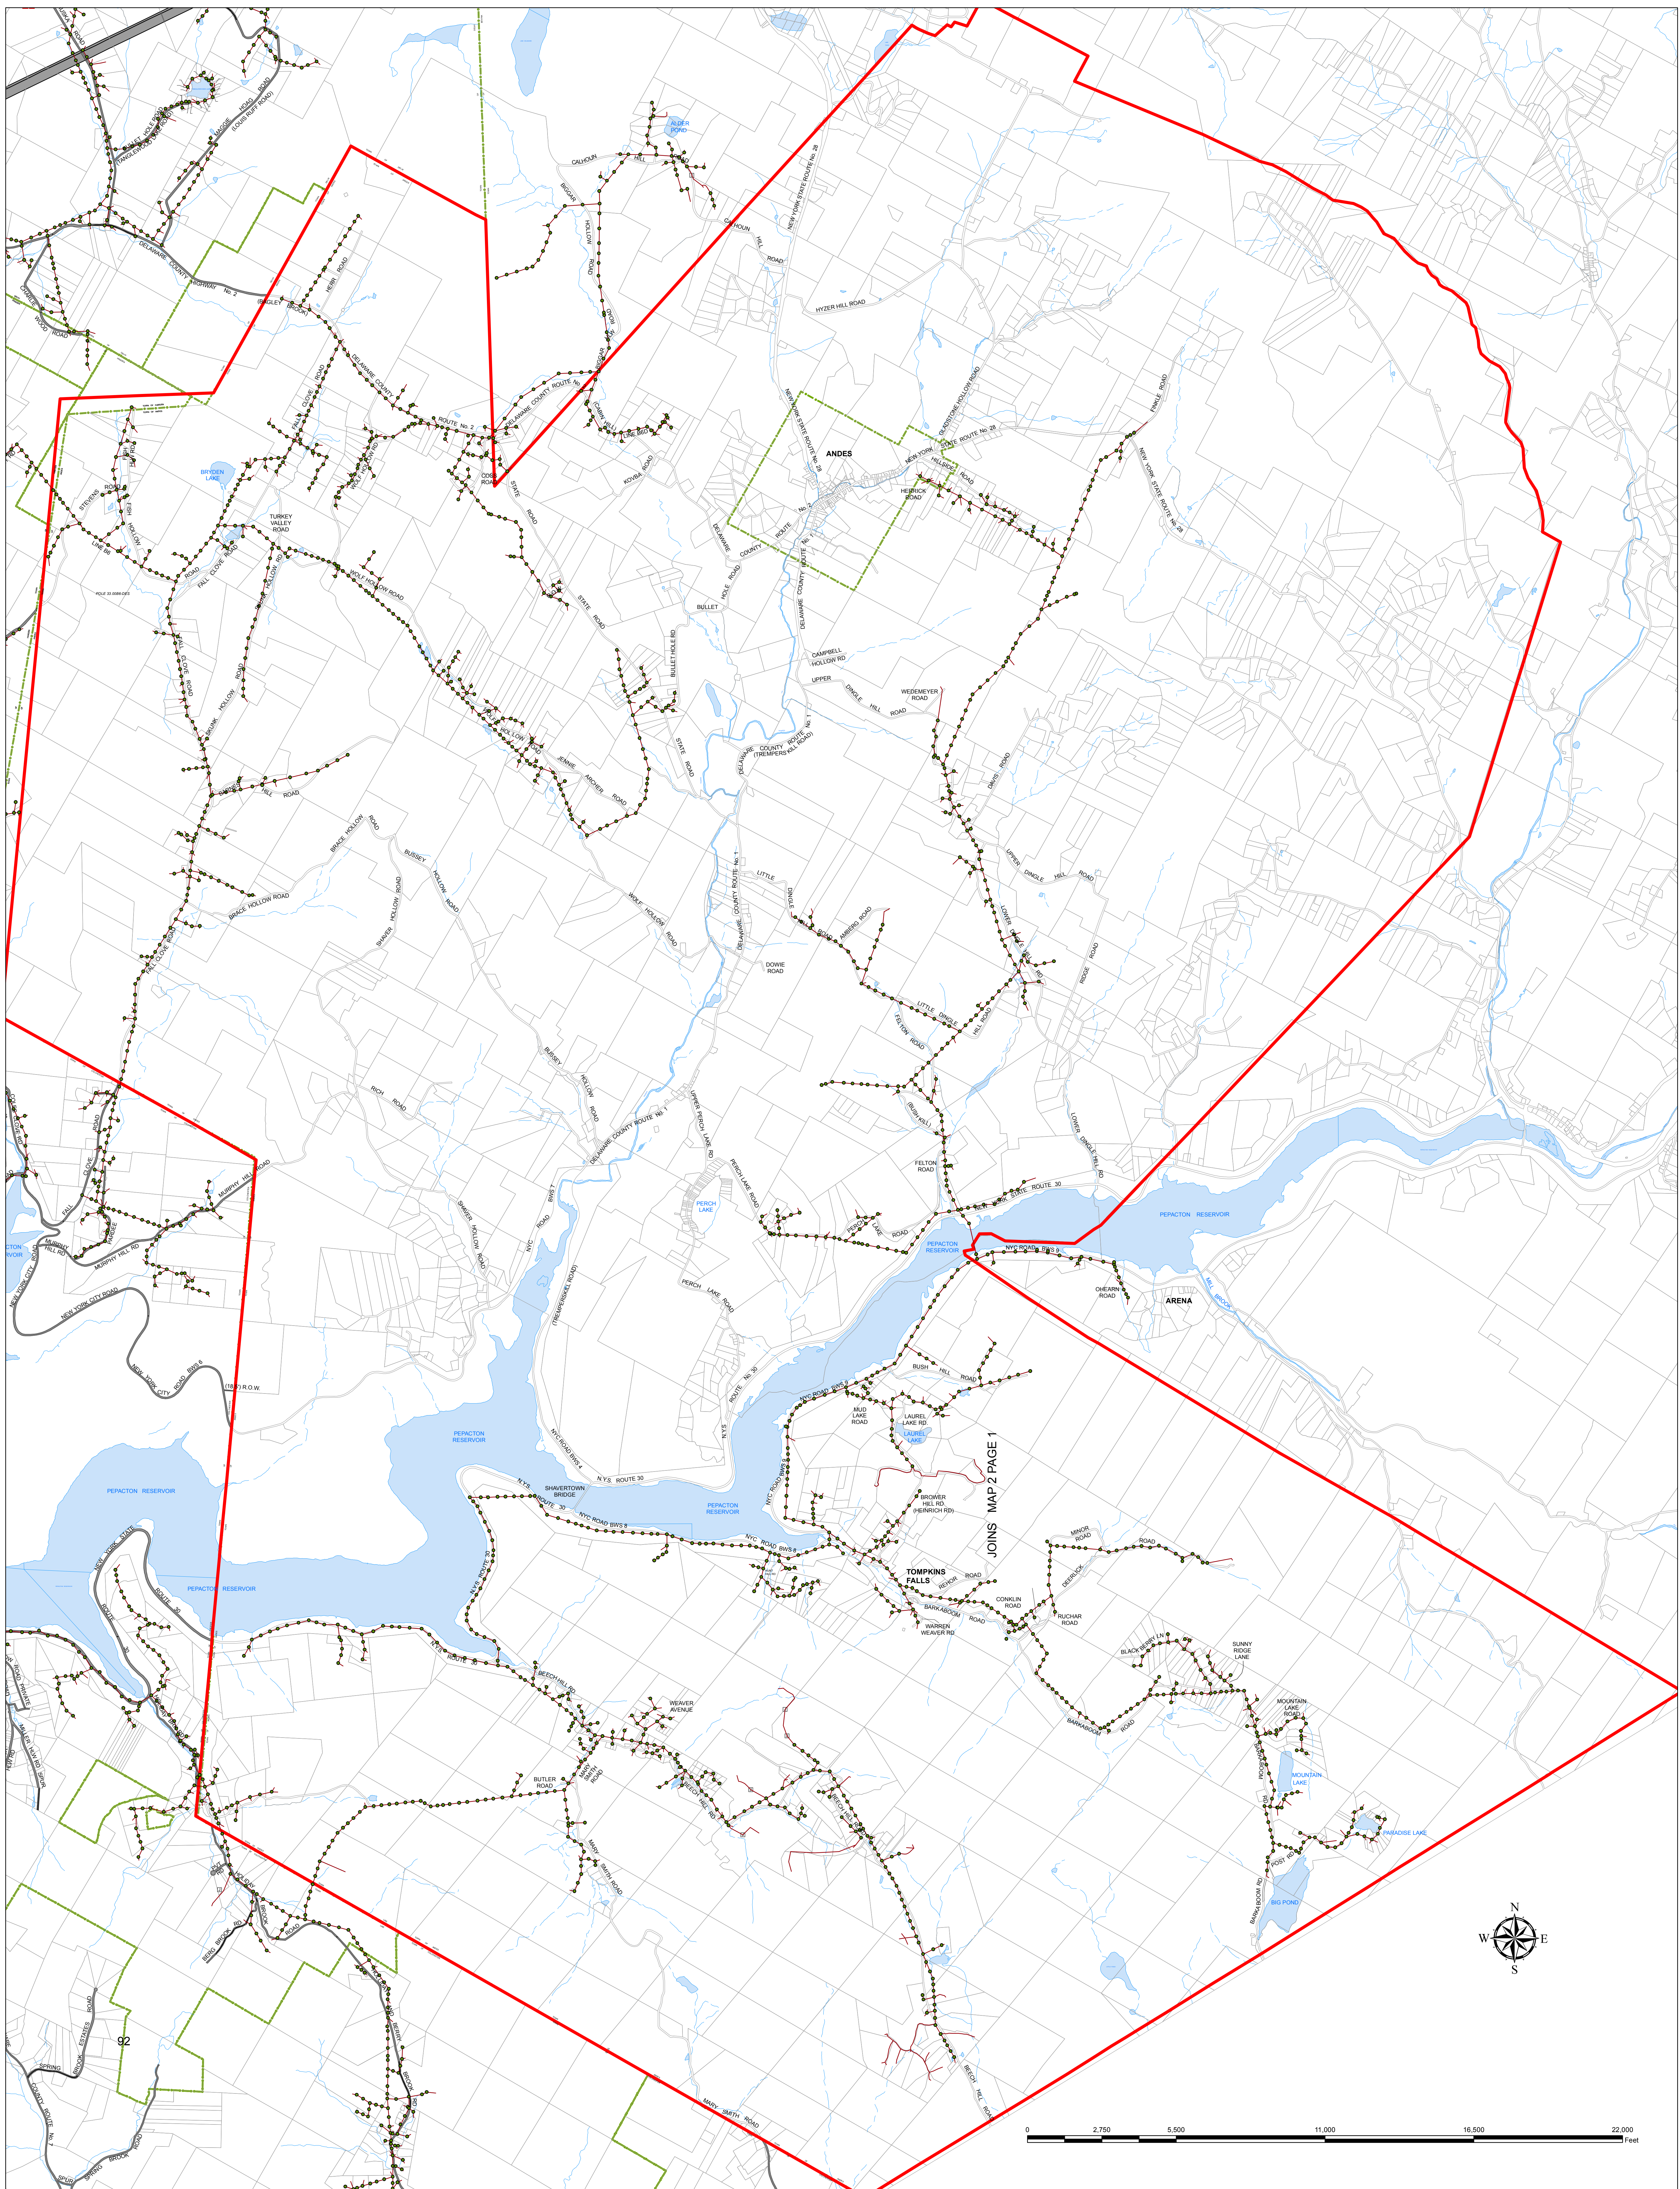

Service Territory of Delaware County Electric in the Town of Andes

JOINS MAP 2 PAGE 1

1 inch = 2,000 feet

NEW YORK 20 DELAWARE
REVISED AUGUST 2017