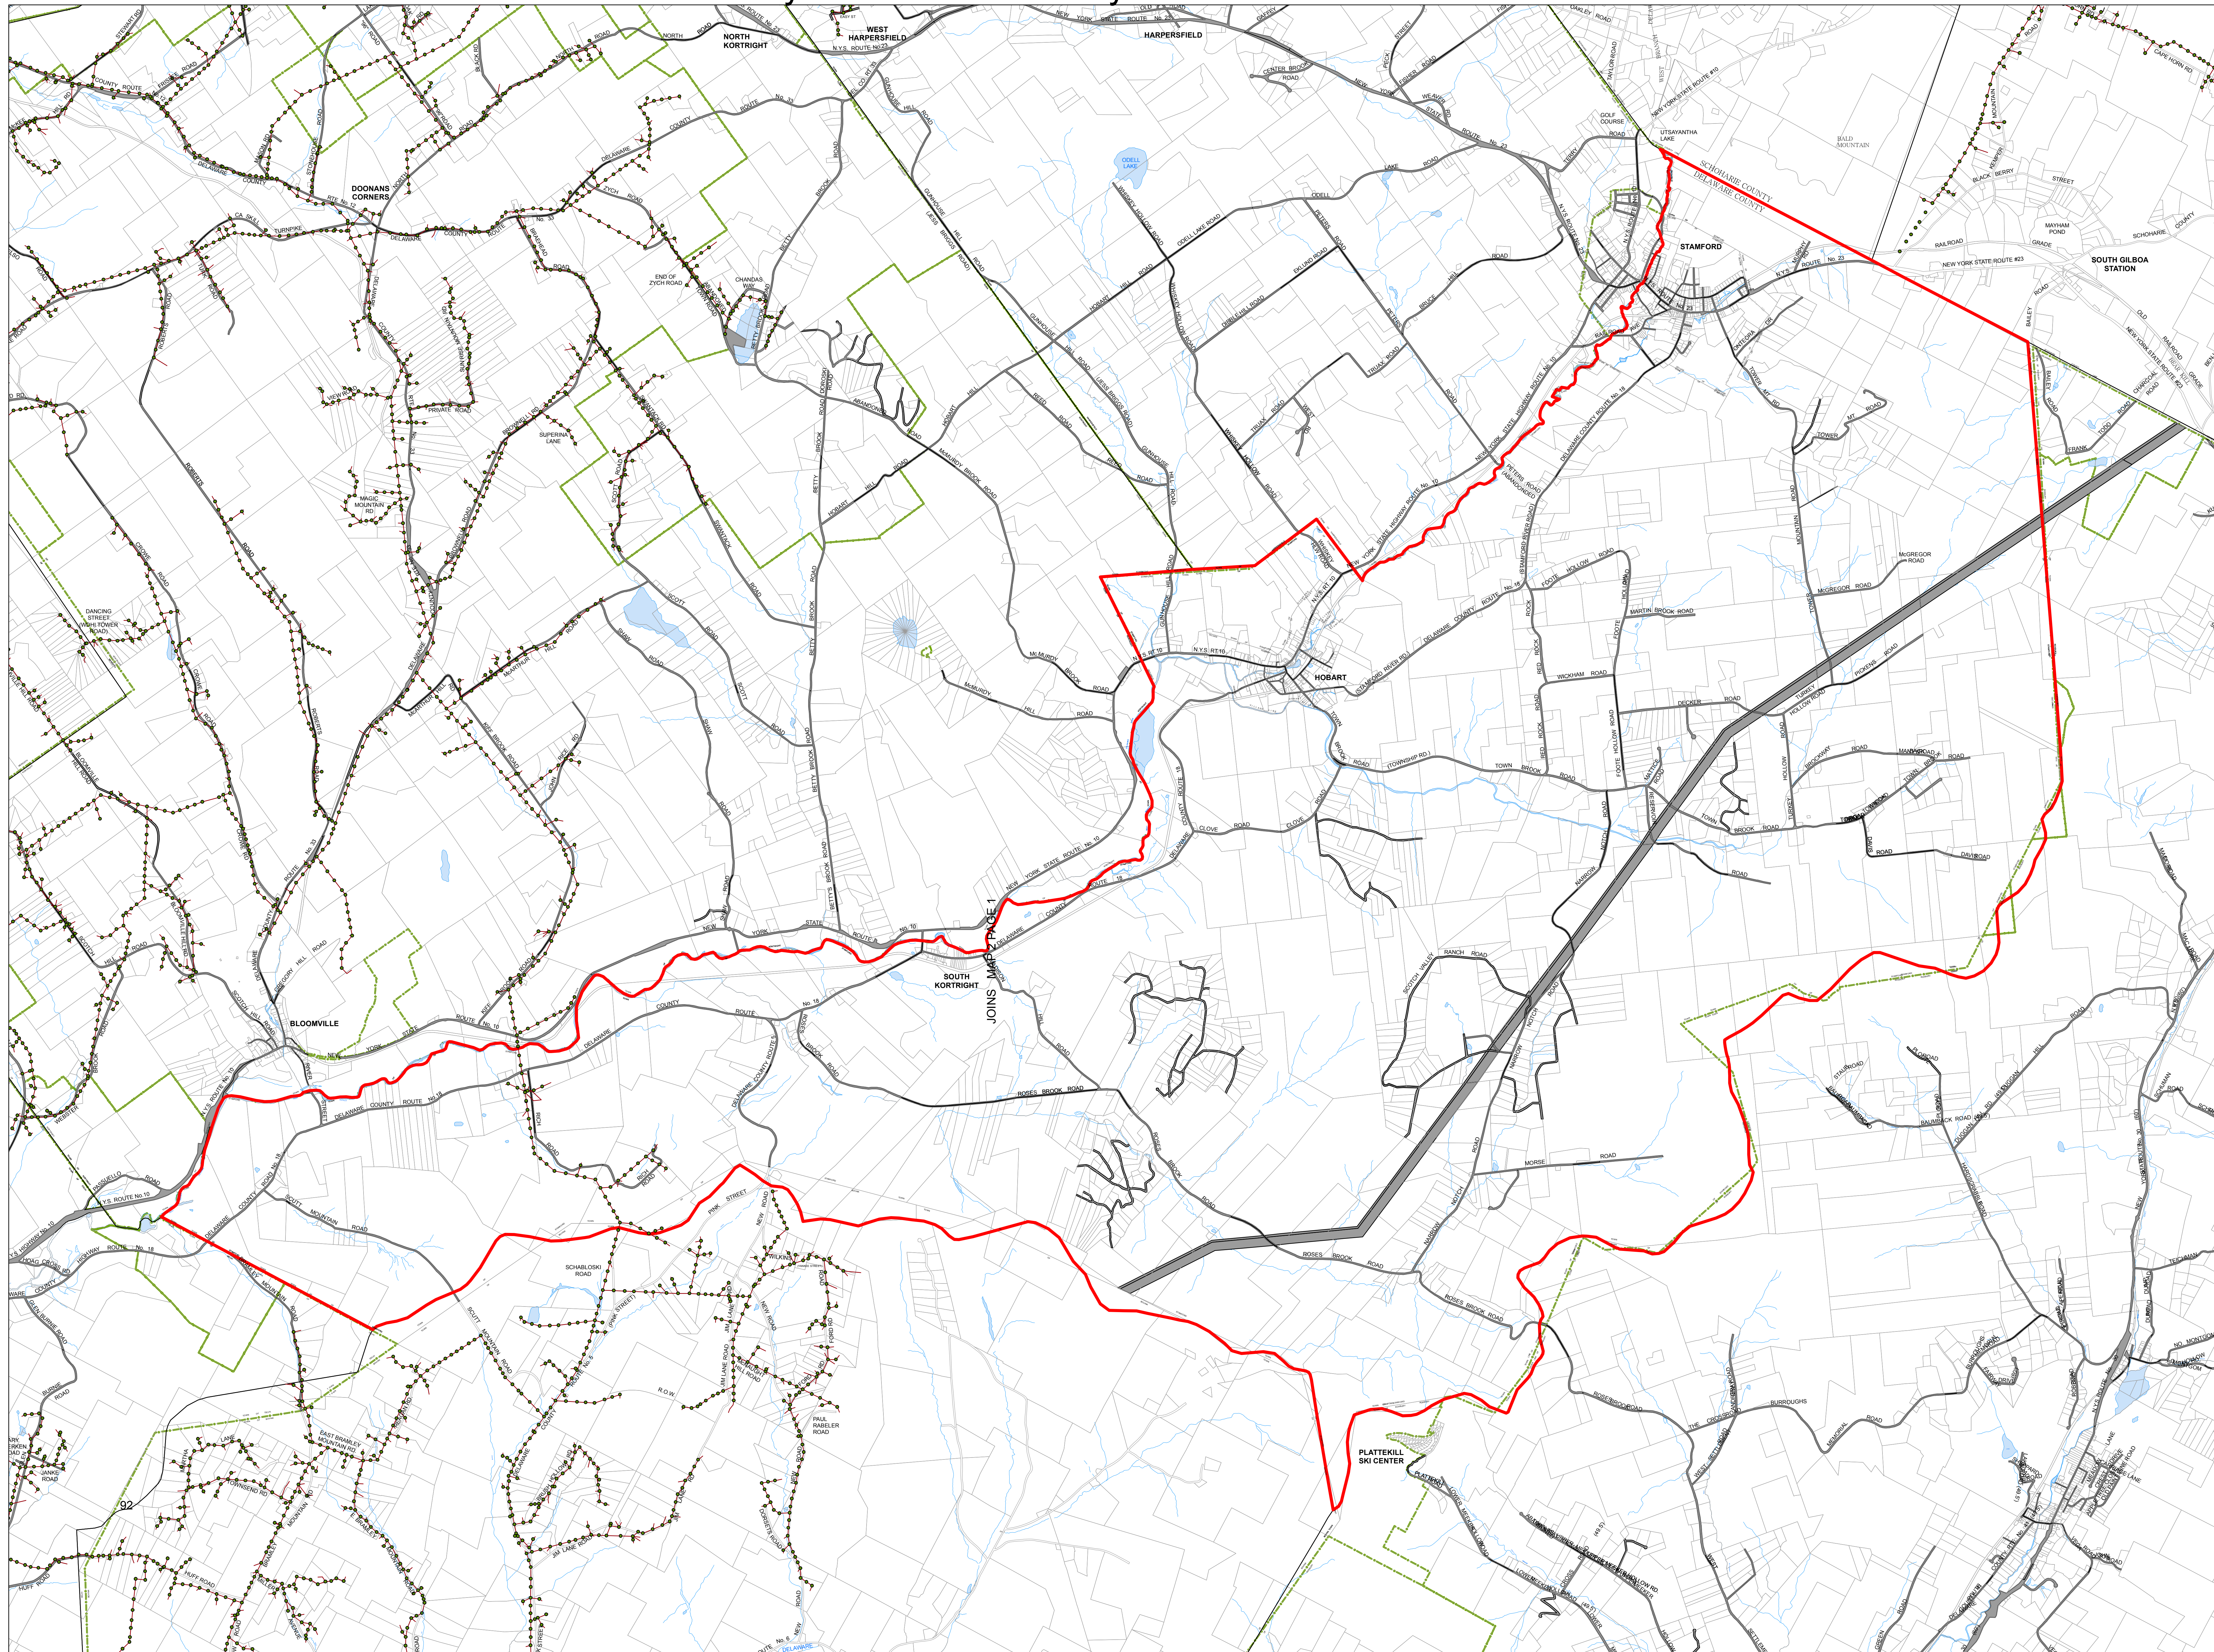

Service Territory of Delaware County Electric in the Town of Stamford

1 inch = 2,000 feet

NEW YORK 20 DELAWARE
REVISED AUGUST 2017

0 2,750 5,500 11,000 16,500 22,000 Feet